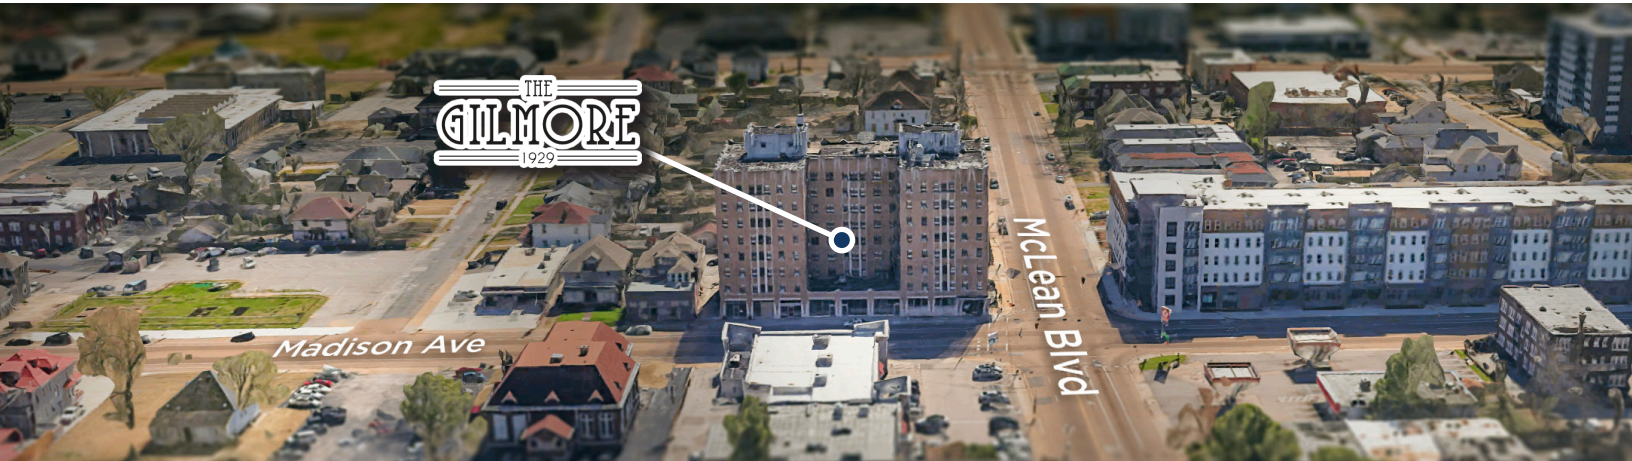

1867-1869 Madison Ave

Memphis, TN 38104

CUSHMAN & WAKEFIELD

COMMERCIAL ADVISORS

MIDTOWN SUBMARKET

SITE PLAN

Carson Claybrook
Vice President- Retail Brokerage Services
901 252 6483
cclaybrook@commadv.com

5101 Wheelis Drive, Suite 300
Memphis, TN 38117
Main: 901 366 6070
www.commadv.com

Independently Owned and Operated / A Member of the Cushman & Wakefield Alliance

Cushman & Wakefield Copyright 11/14/24. No warranty or representation, express or implied, is made to the accuracy or completeness of the information contained herein, and same is submitted subject to errors, omissions, change of price, rental or other conditions, withdrawal without notice, and to any special listing conditions imposed by the property owner(s). As applicable, we make no representation as to the condition of the property (or properties) in question.