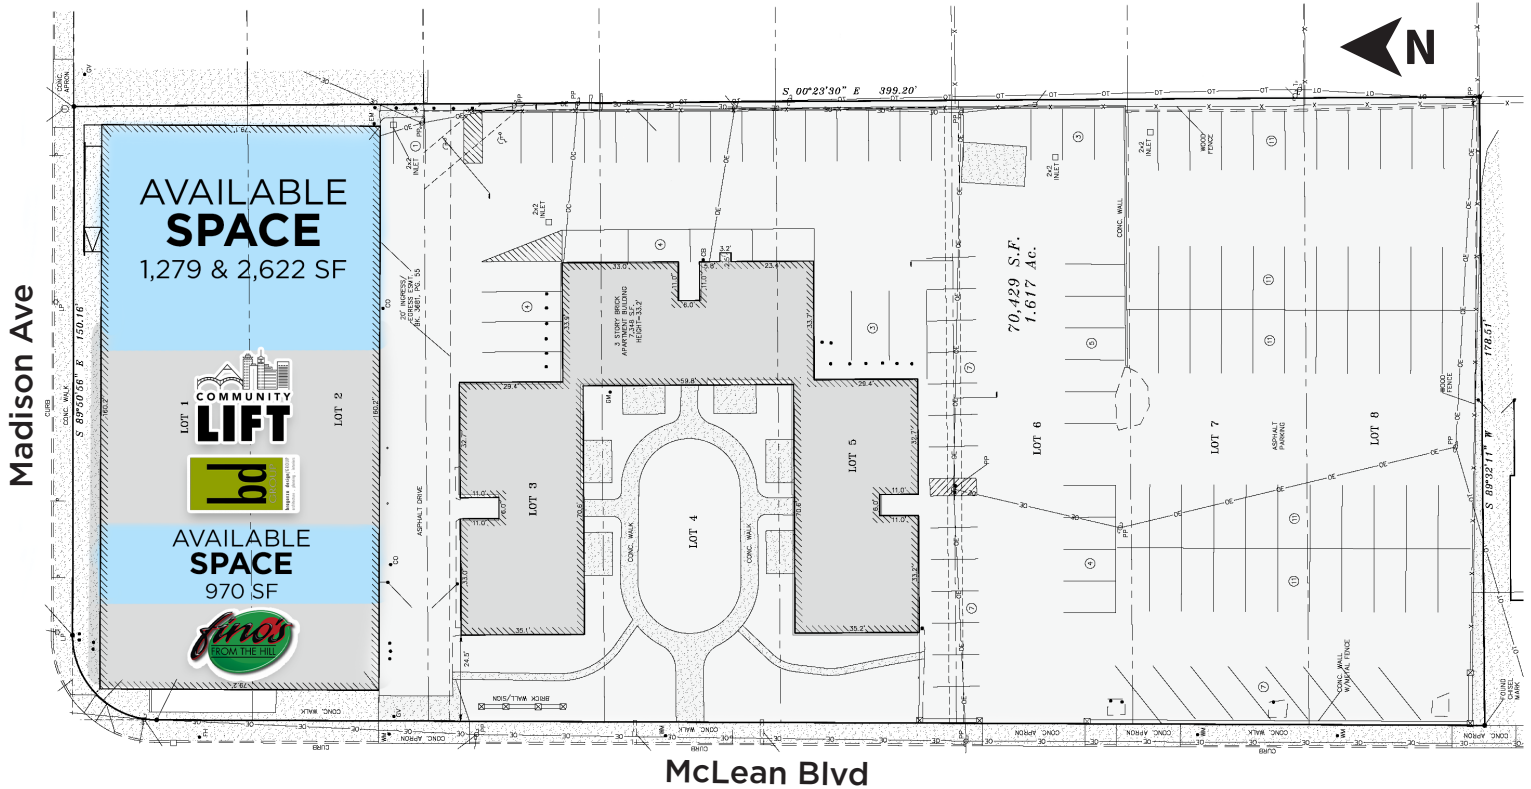

1867-1869 Madison Ave

Memphis, TN 38104

CUSHMAN & WAKEFIELD

COMMERCIAL ADVISORS

MIDTOWN SUBMARKET

SITE PLAN

Carson Claybrook
Vice President- Retail Brokerage Services
901 252 6483
cclaybrook@commadv.com

5101 Wheelis Drive, Suite 300
Memphis, TN 38117
Main: 901 366 6070
www.commadv.com

Independently Owned and Operated / A Member of the Cushman & Wakefield Alliance

Cushman & Wakefield Copyright 11/14/24. No warranty or representation, express or implied, is made to the accuracy or completeness of the information contained herein, and same is submitted subject to errors, omissions, change of price, rental or other conditions, withdrawal without notice, and to any special listing conditions imposed by the property owner(s). As applicable, we make no representation as to the condition of the property (or properties) in question.